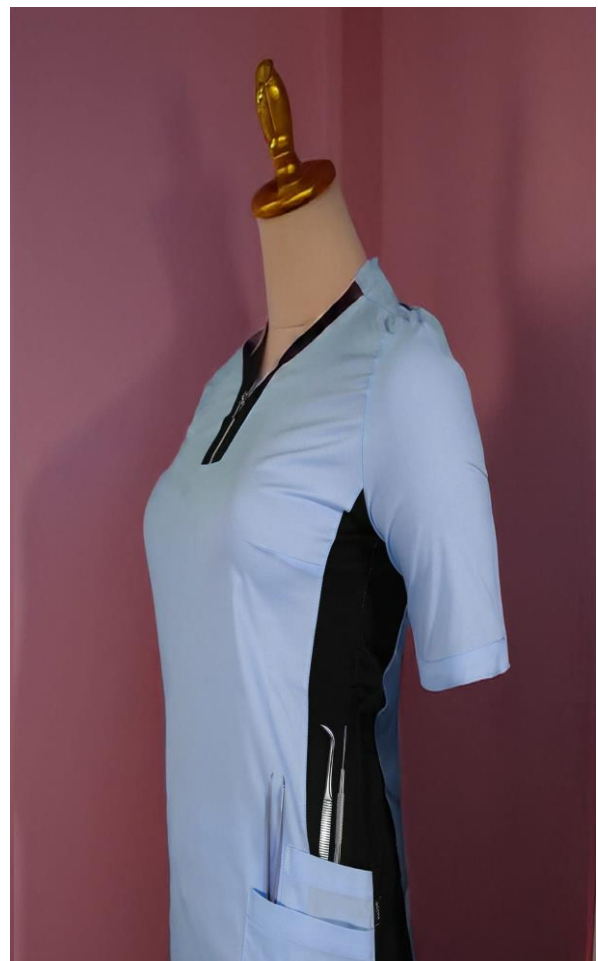

71-75 Shelton Street - Covent Garden WC2H 9JQ LONDON - UK

✉ : contact@nimpdex.com – website : www.nimpdex.com

☎ : +44 20 80 50 23 18